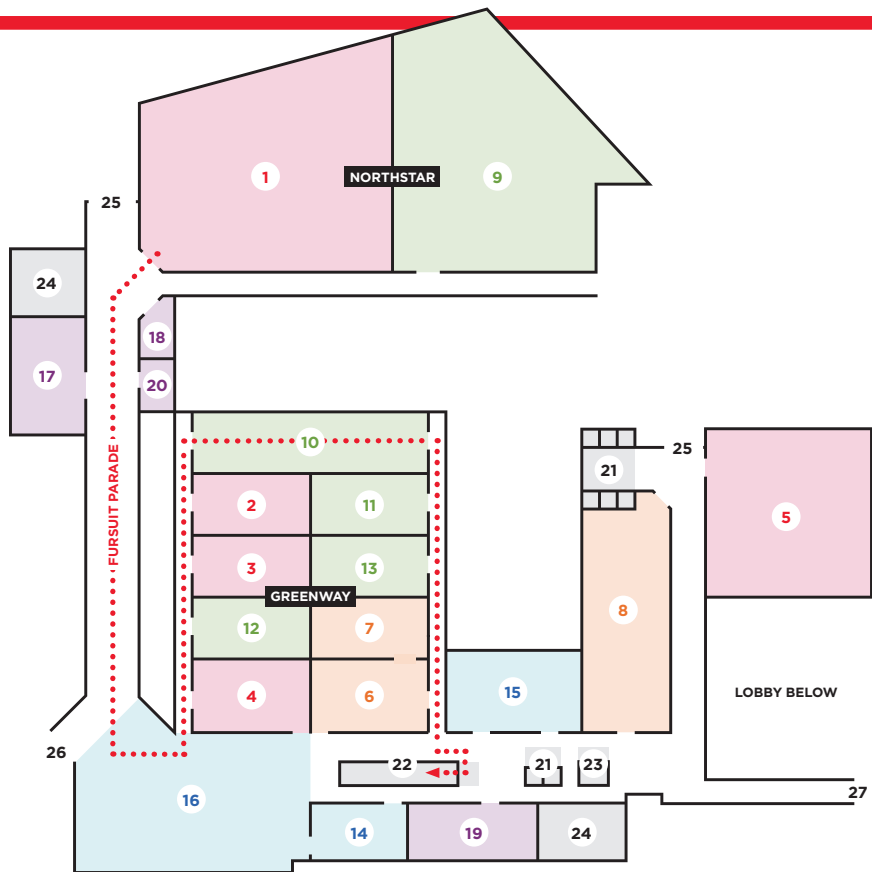

VIDEO
GAMING

MAP

SAME PLACE, NEW SPACE

Furry Migration veterans will already be acquainted with the Hyatt Regency, but this year the con has moved downstairs to the second floor! In addition to providing much more room for events, this new space is lighter, brighter, and closer to the lobby and restaurant, parking ramp, and skyway!

- 1. Mainstage**
NORTHSTAR A
- 2. Programming A**
GREENWAY D
- 3. Programming B**
GREENWAY C
- 4. Workshop**
GREENWAY A
- 5. Special Events**
REGENCY
- 6. Tabletop Gaming**
GREENWAY J
- 7. Special Gaming**
GREENWAY I
- 8. Video Gaming**
MIRAGE
- 9. Dealers Den**
NORTHSTAR B
- 10. Artist Alley**
GREENWAY E & F
- 11. Art Show**
GREENWAY G
- 12. Art Jam**
GREENWAY B
- 13. GPS**
GREENWAY H
- 14. Registration**
ST. CROIX
- 15. Operations**
SKYWAY A & B
- 16. Charity & Volunteers**
PROMENADE
- 17. Consuite & Zoo**
NORTHWOODS
- 18. Volunteer Consuite**
LASALLE
- 19. Fursuit Lounge**
MINNEHAHA
- 20. Photography**
HARMON
- 21. Elevators**
- 22. Escalators**
- 23. Stairs**
- 24. Restrooms**
- 25. to Greenway**
- 26. to Parking Garage**
- 27. to Millennium Hotel**